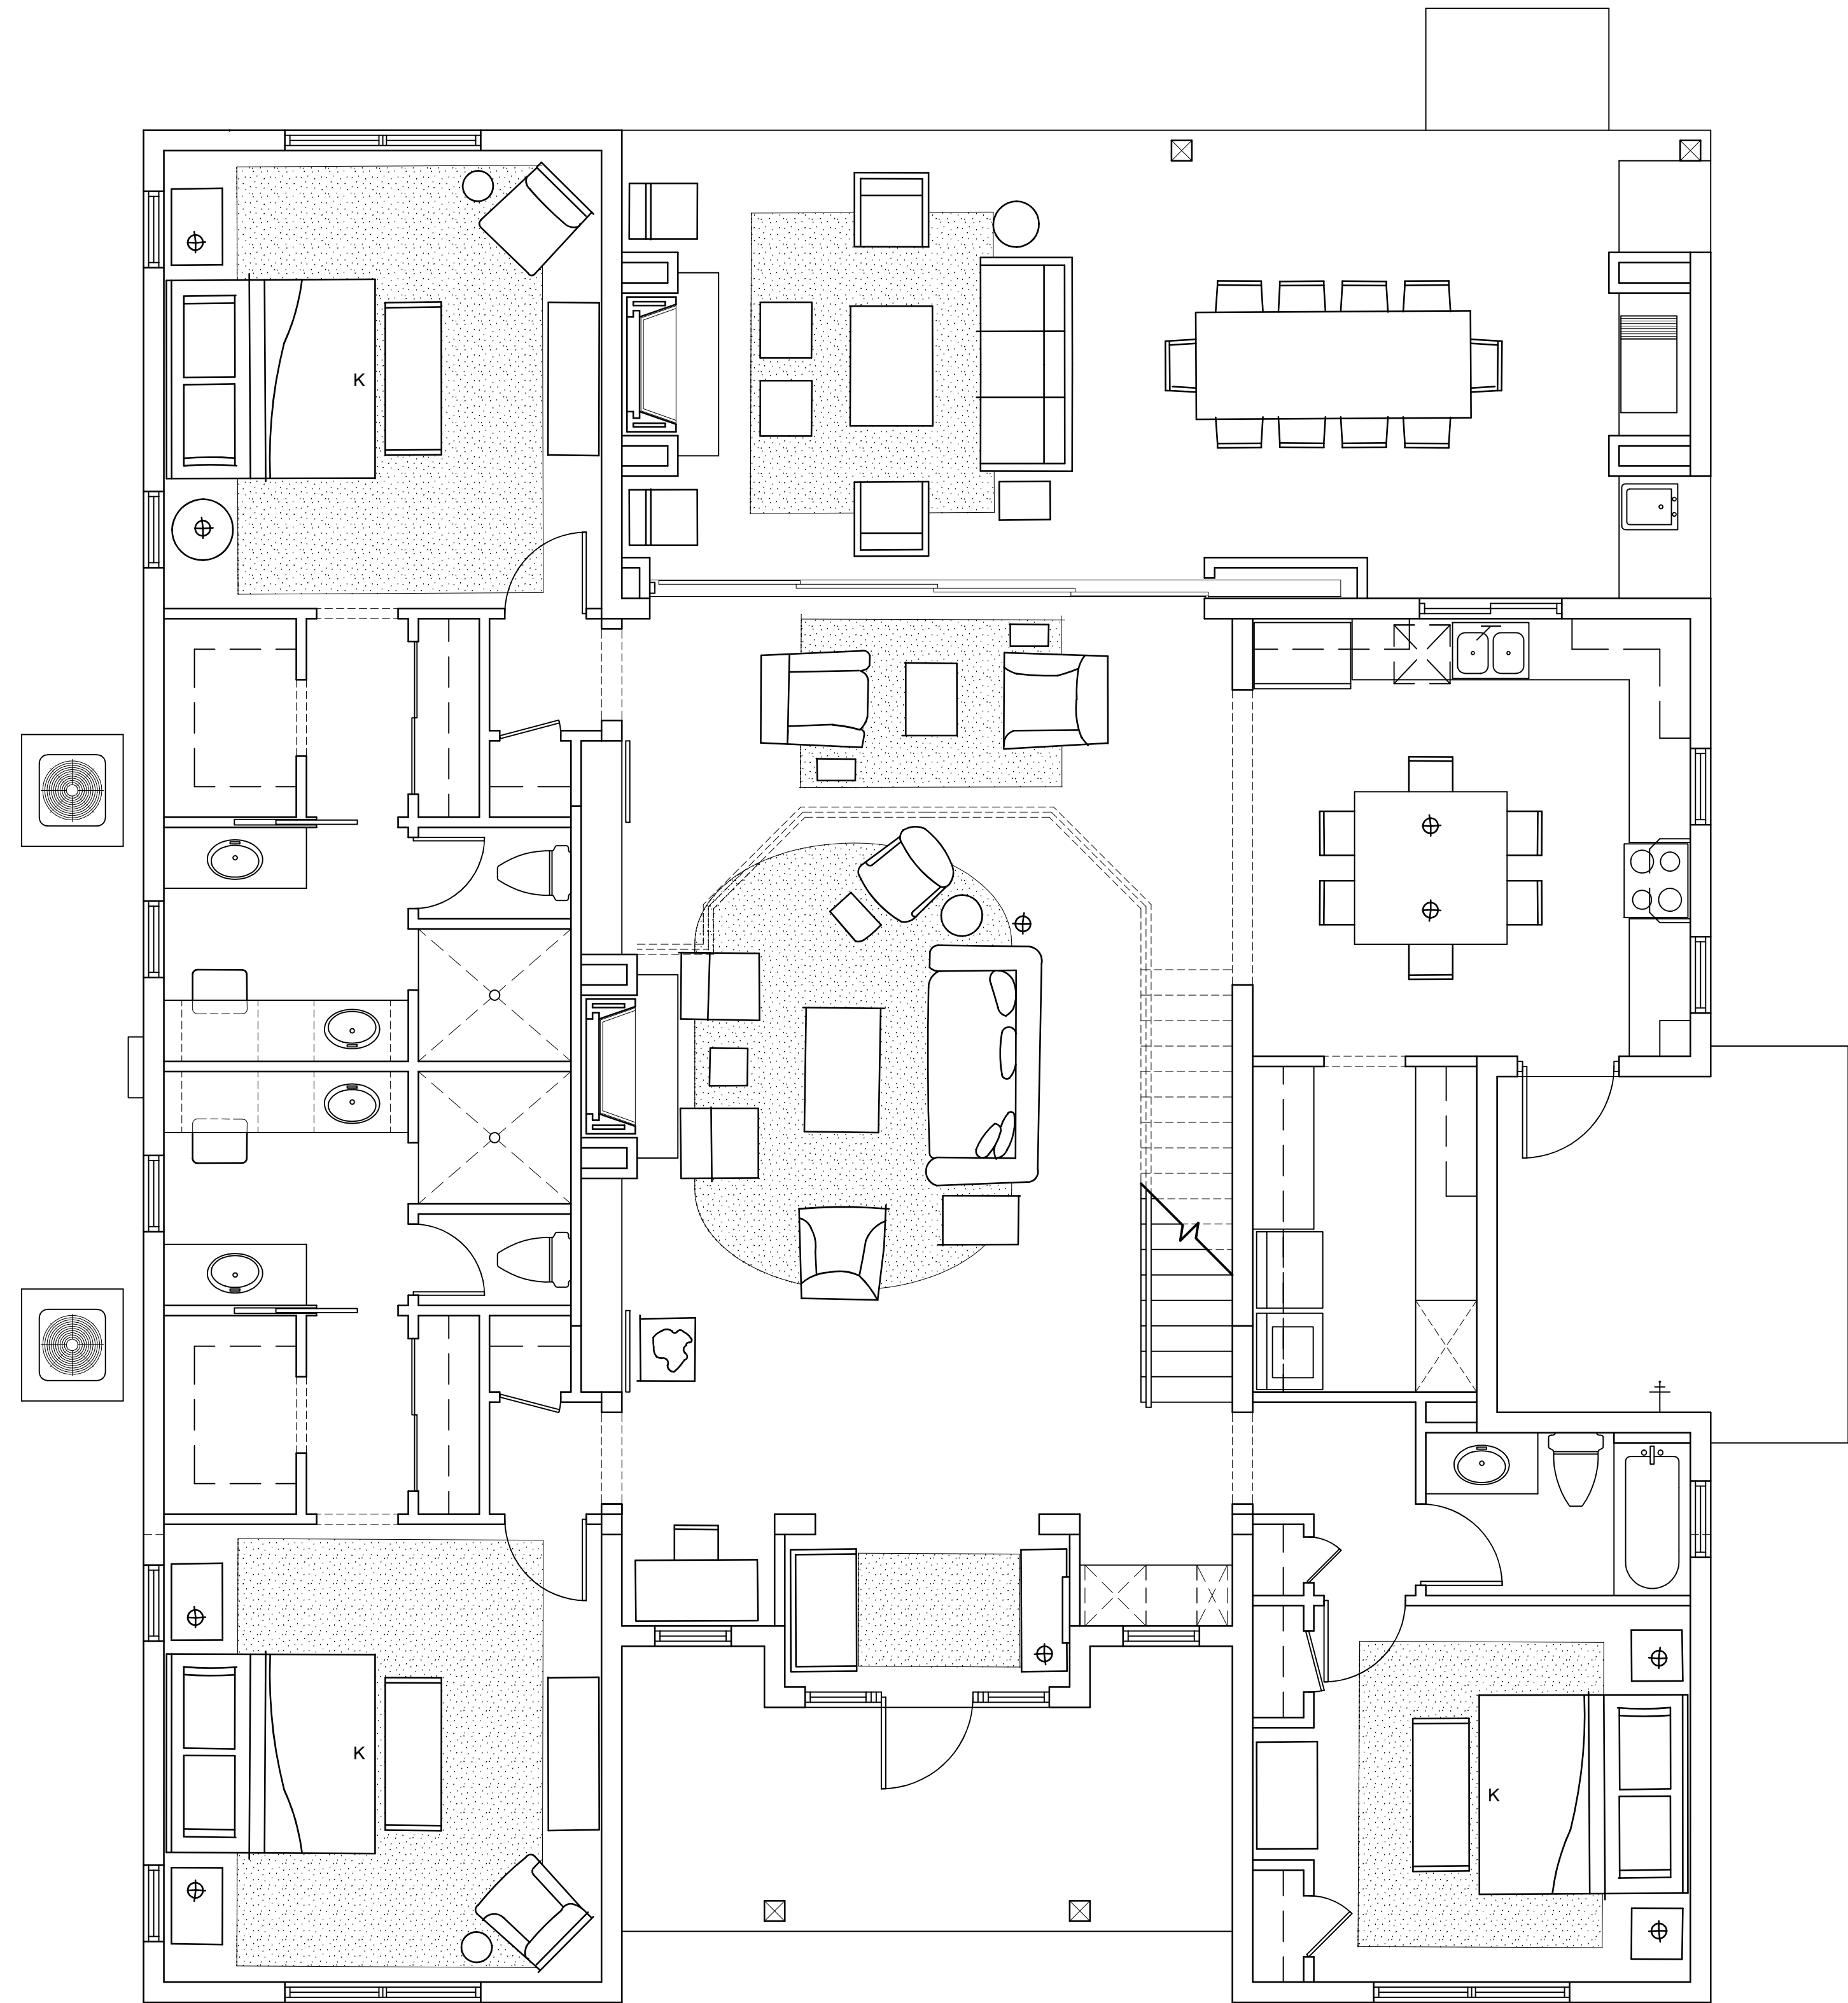

LOFT FURNITURE PLAN
SCALE: 1/4" = 1'-0"

FIRST FLOOR FURNITURE PLAN
SCALE: 1/4" = 1'-0"

REVISIONS

PROJECT

HAMMOCK
CABIN 14

TITLE

FURNITURE
PLANS

PROJECT NO.:

DATE: 6-19-2015

SCALE: AS NOTED

DRAWN BY: AL VERES

CHECKED BY:

APPROVED BY:

SHEET NO.

ID-1